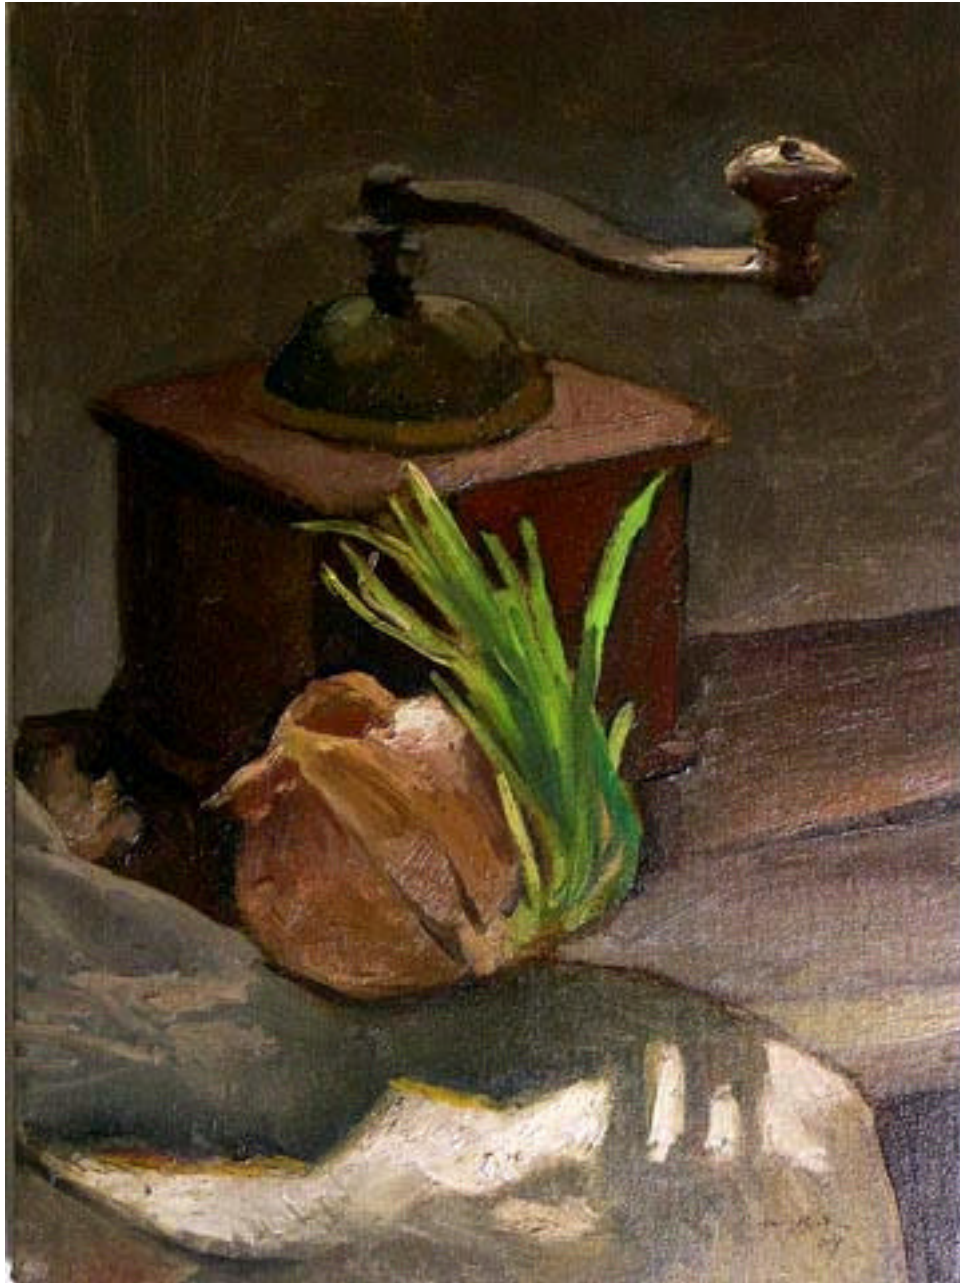

D. W. ROTH

Onion and coffee grinder

Oil On Canvass

16" x 12"

2004

Cat no. 165