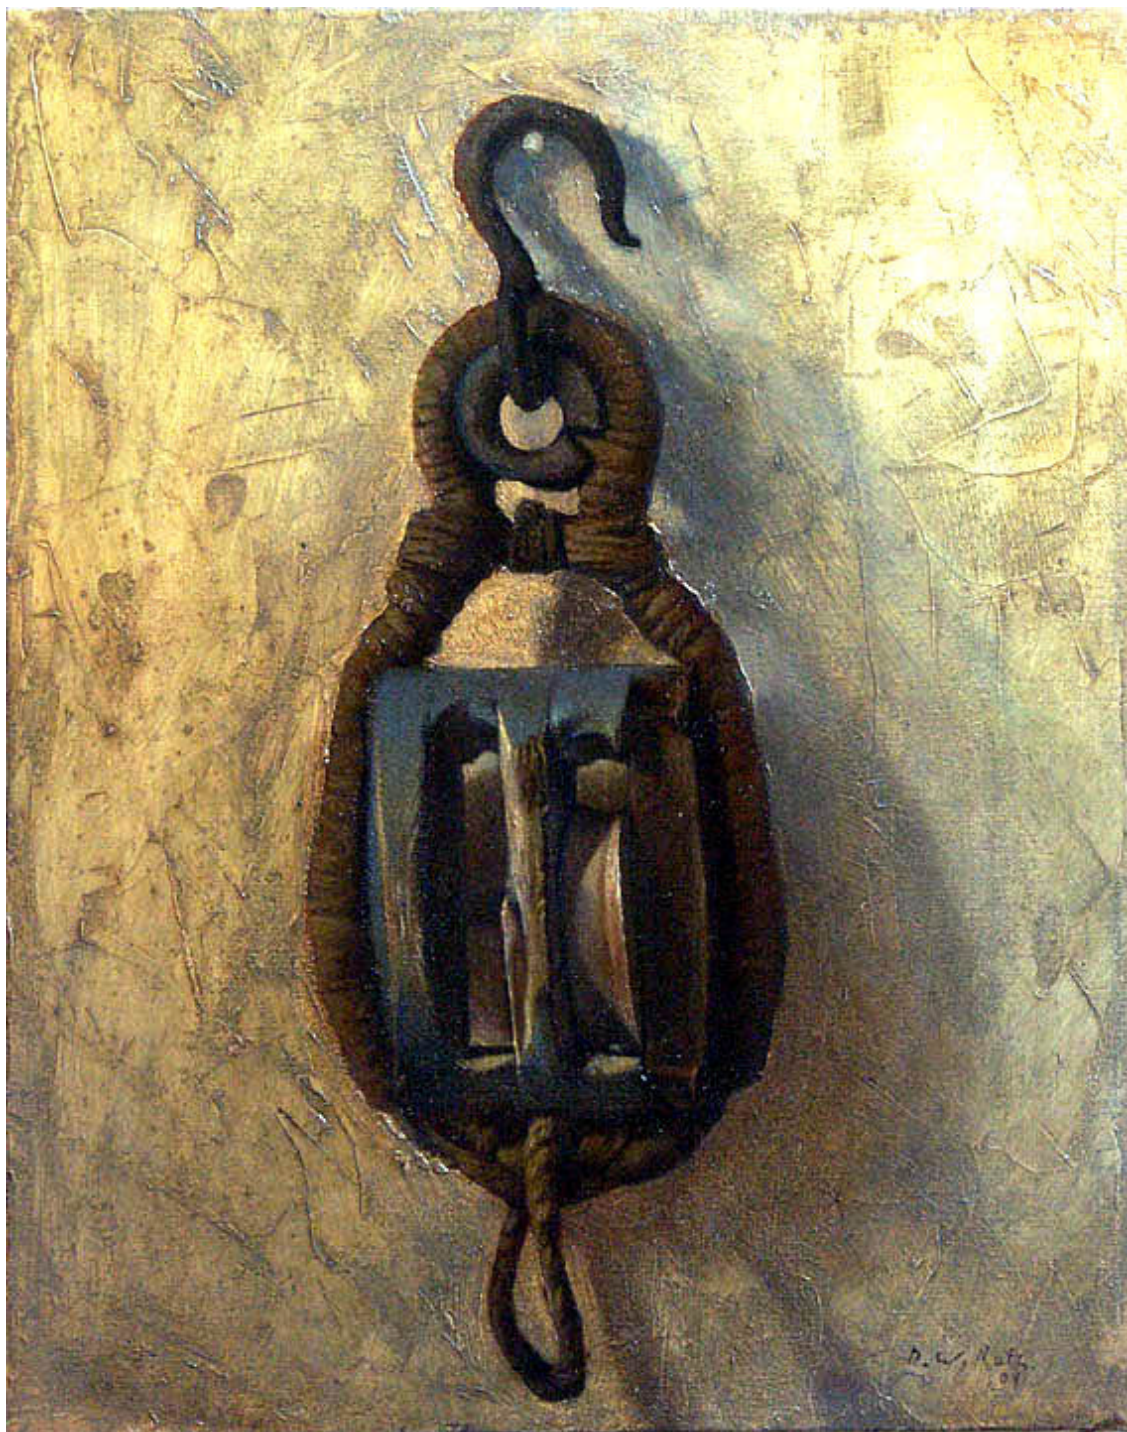

Oil On Canvass

14" x 11"

2004

Cat no. 182

**D. W. ROTH**

Pulley

Presently on exhibition at:

**Julie Heller Gallery**