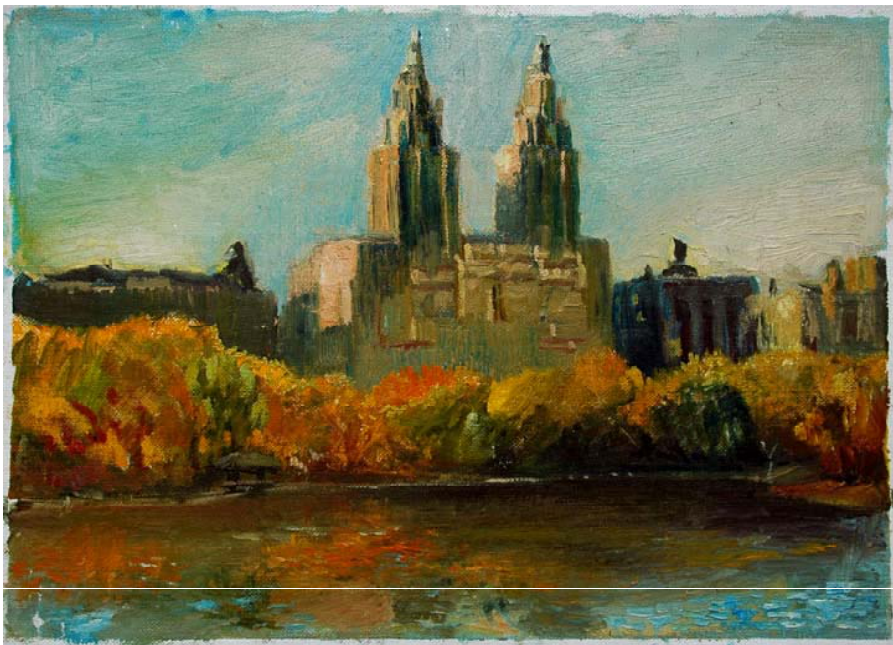

Cat no. 459

Morning sunlight

1980
Oil On Canvass
10" x 14"

PRIVATE COLLECTION
USA

© 2008 David Wells Roth

Cat no. 368

Central Park Looking West

1980
Oil On Board
10" x 14"