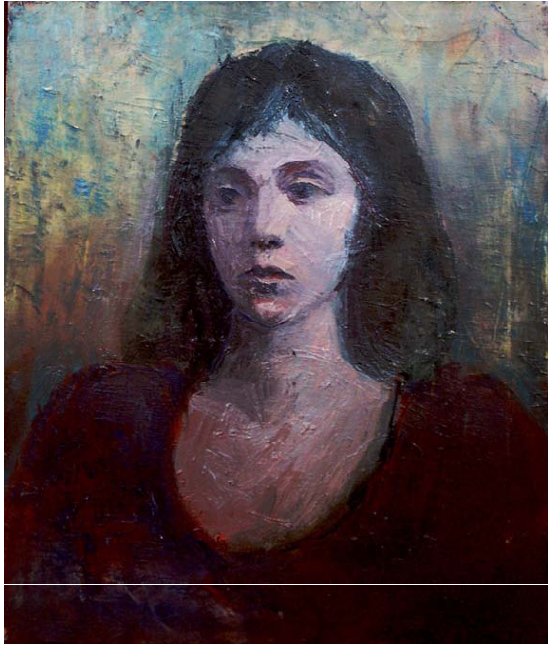

Head of a girl

1981
Oil On Canvas
20" x 16"

PRIVATE COLLECTION
USA

© 2008 David Wells Roth

Cat no. 840