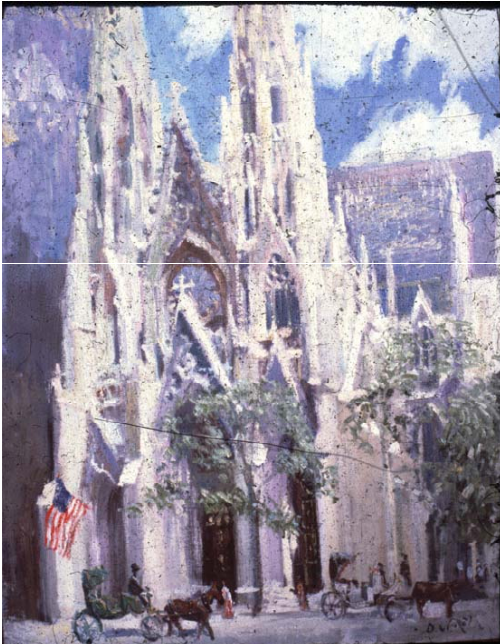

1981
Oil On Canvass
20" x 16"

PRIVATE COLLECTION

Commissioned portrait

© 2008 David Wells Roth

Cat no. 191

Saint Patrics Cathedral

1981
Oil On Canvas
30" x 24"

PRIVATE COLLECTION
USA