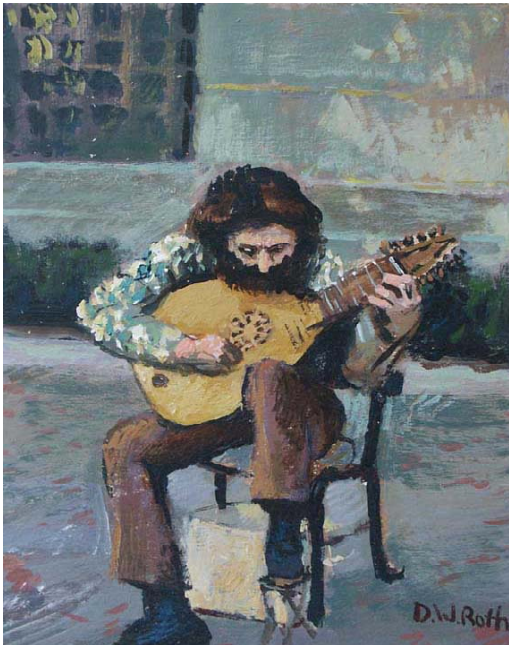

Street musician

1980
Oil On Canvass
8" x 11"

PRIVATE COLLECTION
USA

© 2008 David Wells Roth

Cat no. 400